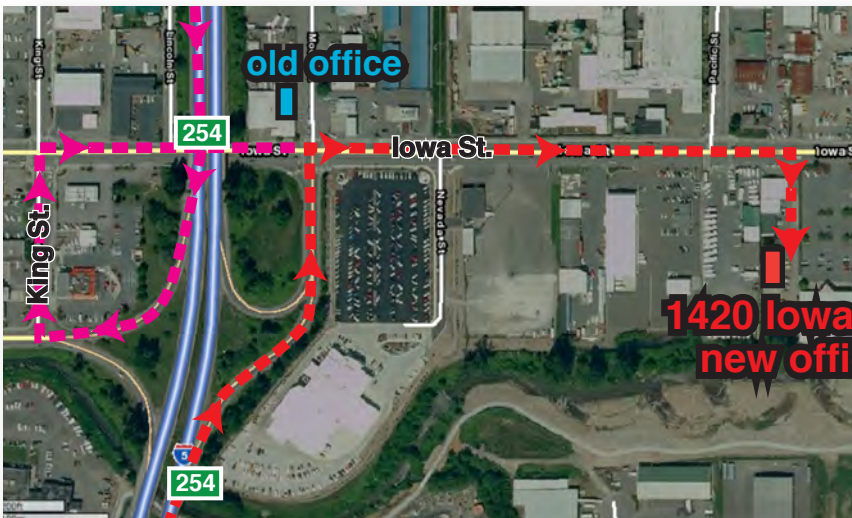

THE MT. BAKER OFFICE HAS MOVED!

New Address: 1420 Iowa St.

Driving North on I-5:

- Take exit 254, the Iowa St. exit
- Turn right at the bottom of the off-ramp onto Iowa St
- Go .2 miles through the Pacific St. stoplight
- Turn right 150 feet after the stoplight (at the base of the billboard). If you go past Gold's Gym, you've gone too far
- Our office is in the white metal building behind the green Mac and Mac Electric building.

Driving South on I-5:

- Take exit 254, the State/Ohio exit
- Turn right off the ramp (by McDonald's) onto King St.
- Go one block, then take a right on Iowa St.
- Go under the freeway and continue straight approx .25 miles through the Pacific St. stoplight.
- Turn right 150 feet after the stoplight (at the base of the billboard). If you go past Gold's Gym, you've gone too far
- Our office is in the white metal building behind the green Mac and Mac Electric building.

NOTE: when driving on Iowa St., look for this sign and turn!